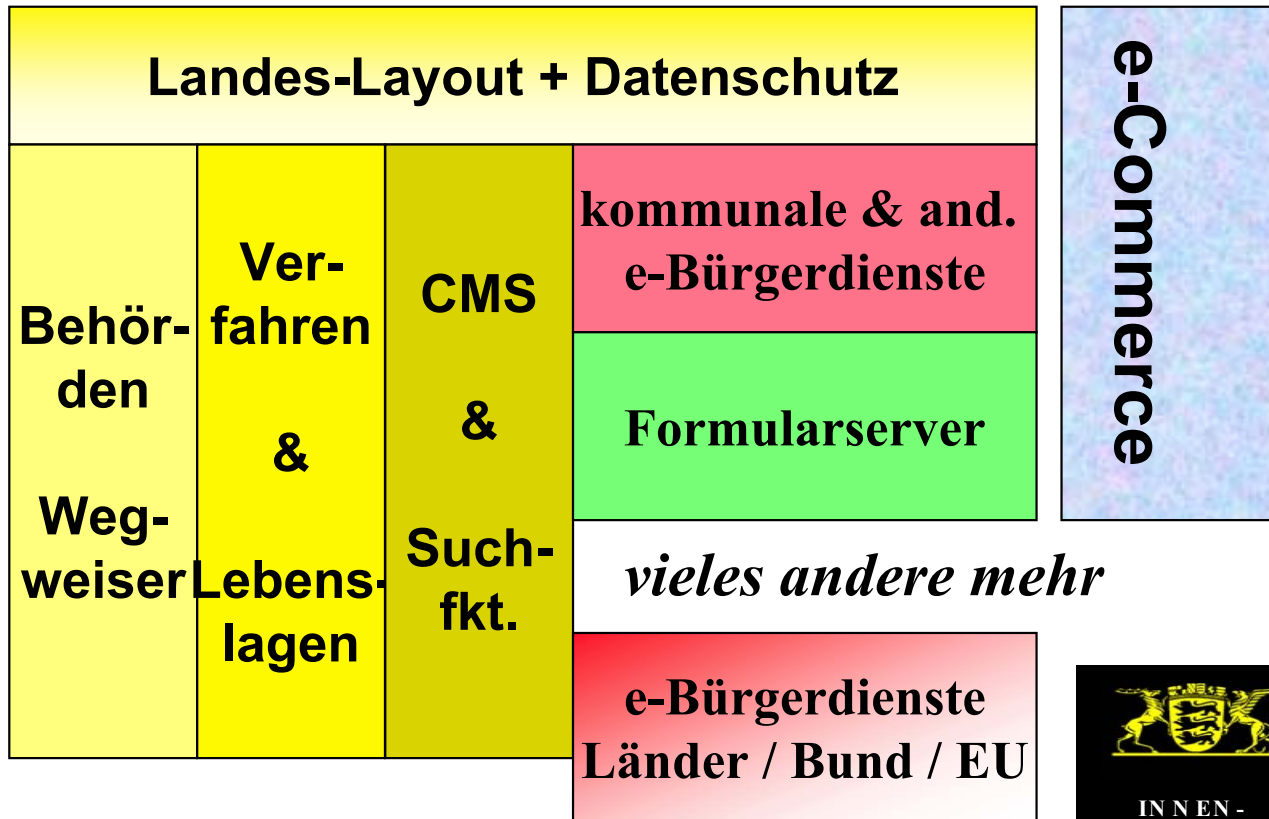

e-Bürgerdienste-Portal Baden-Württemberg